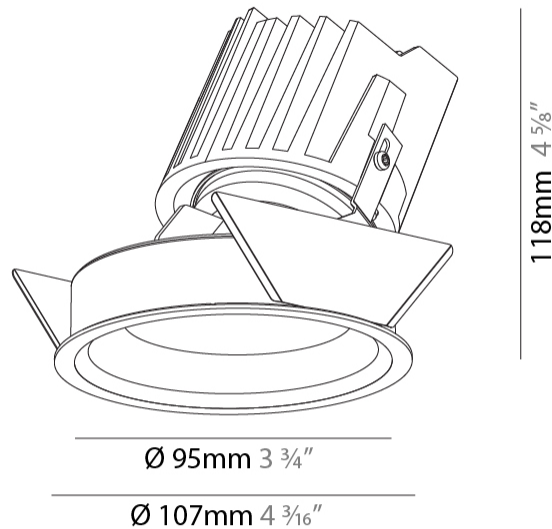

PHYSICAL

Shape: Round
Diameter (mm): 107
Diameter (in): 4 3/16
Height (mm): 118
Height (in): 4 5/8
Ceiling Thickness (mm): 10 / 12.5 / 15
Ceiling Thickness (in): 3/8 or 1/2 or 9/16
Min. Recessing Depth (mm): 140
Min. Recessing Depth (in): 5 1/2
Light Distribution: Adjustable / Asymmetric
Weight (kg): 0.473
Weight (lbs): 1.04
Fixture Finish: SSR / BKV / CWI / CRY / HAB / LAG / UFT / ITA / RUA / RUR / MIC / FTG / MYG / TWT / LOD / PUS / FRO / FUP / KIA / POP / BLS / SPG / MEY / GOH / GUM / CHC / COM / ABZ / JAG / OBR / MOS / ROR
Fixture Material: Aluminum Die Cast
Cut-out Measurements: 98mm / 3 7/8"

ELECTRICAL

Lamp Type: LED (Zhaga Standard)
Input Wattage (W): 16.5
Total Output Wattage (W): 14
Dimming: Tri-Mode (Non-Dimming and Phase Dimming (120Vac only) and 0-10V Dimming)
Driver Included: No
Driver Location: Recessed Housing
Driver Type: Constant Current - Universal
Driver Class: Class 2
Housing: See components
Input Voltage (V): 120 - 277
Constant Current (MA): 350

LED

Number of LEDs: 1
Color Temperature (°K): 2700 / 3000 / 3500 / 4000
Max. Delivered Lumen (lm): 1030 / 1070 / 1117 / 1140
Nominal Lumen (lm): 1386 / 1438 / 1511 / 1542
CRI: >90 CRI
Lamp Life (hrs): 50000

OPTICAL

Reflector: 20 / 40 / 60
Adjustability: Fixed

RATINGS AND CERTIFICATIONS

Certified By: Certified for North American Standards
IP rating: IP20

PROJECT	_____
TYPE	_____
SPECIFIER	_____
QUANTITY	_____
DATE	_____