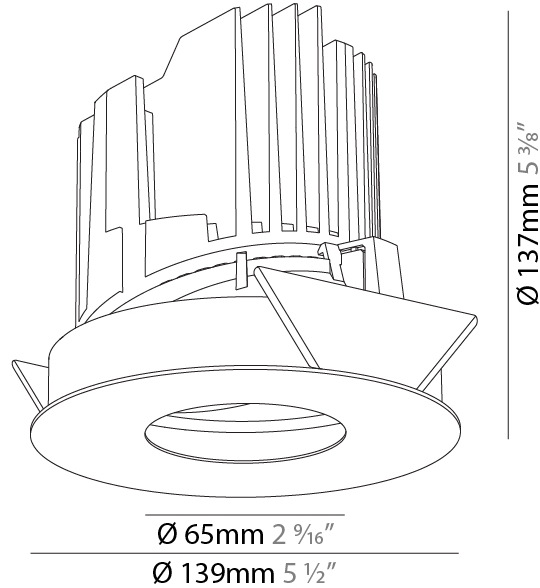

PHYSICAL

Shape: Round
Diameter (mm): 139
Diameter (in): 5 1/2
Height (mm): 137
Height (in): 5 3/8
Ceiling Thickness (mm): 10 / 12.5 / 15 / 25
Ceiling Thickness (in): 3/8 or 1/2 or 9/16
Min. Recessing Depth (mm): 150
Min. Recessing Depth (in): 5 7/8
Light Distribution: Adjustable / Asymmetric
Weight (kg): 0.865
Weight (lbs): 1.9
Fixture Finish: SSR / BKV / CWI / CRY / HAB / LAG / UFT / ITA / RUA / RUR / MIC / FTG / MYG / TWT / LOD / PUS / FRO / FUP / KIA / POP / BLS / SPG / MEY / GOH / GUM / CHC / COM / ABZ / JAG / OBR / MOS / ROR
Fixture Material: Aluminum Die Cast
Cut-out Measurements: 130mm / 5 1/8"

ELECTRICAL

Lamp Type: LED (Zhaga Standard)
Input Wattage (W): 28.6
Total Output Wattage (W): 26
Dimming: Tri-Mode (Non-Dimming and Phase Dimming (120Vac only) and 0-10V Dimming)
Driver Included: No
Driver Location: Recessed Housing
Driver Type: Constant Current - Universal
Housing: See components
Input Voltage (V): 120 - 277
Constant Current (MA): 700

LED

Number of LEDs: 1
Color Temperature (°K): 2700 / 3000 / 3500 / 4000
Max. Delivered Lumen (lm): 1890 / 1930 / 2028 / 2070
Nominal Lumen (lm): 3210 / 3290 / 3459 / 3530
CRI: >90 CRI
Lamp Life (hrs): 50000

OPTICAL

Reflector: 20 / 25 / 40
Adjustability: Fixed

RATINGS AND CERTIFICATIONS

Certified By: Certified for North American Standards
IP rating: IP20

Ø 65mm 2 5/16"

Ø 139mm 5 1/2"